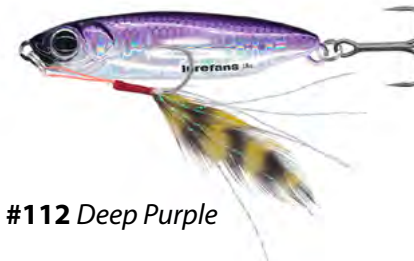

#99 Shiner

#112 Deep Purple