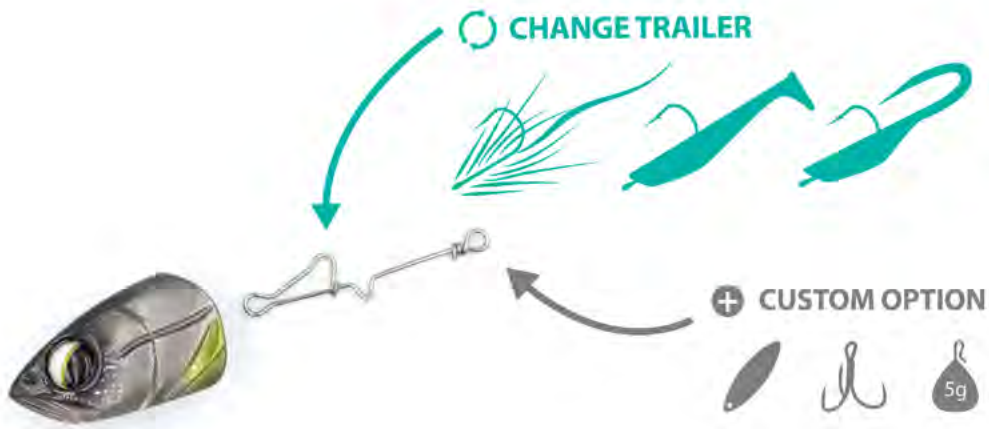

Chart White
REF : BIM-CRS-CW
HEAVY : BIM-CRD-CW

CHANGE THE TAIL
 use chacha tail or softbait

QUICK LOCK
 change the head

CRAZY HEAD

REF : BIM-CRH-15
15 g

REF : BIM-CRH-30
30 g

REF : BIM-CRH-40
40 g

REF : BIM-CRH-50
50 g